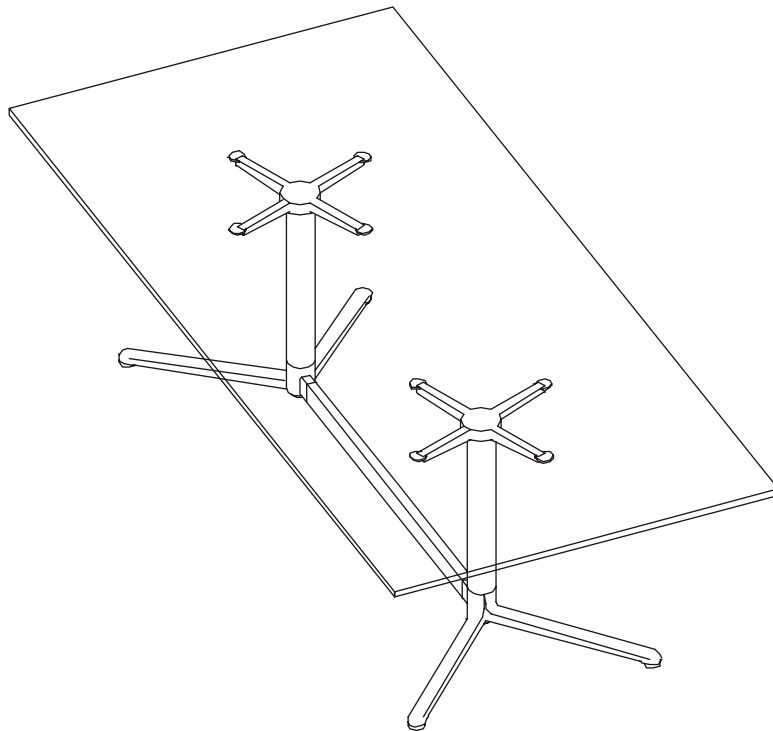

EXO Base 2

CONFERENCE & MEETING TABLES

specifications

Table Height 720mm from top to floor with a 33 mm thick top

Dimensions Base 2 is suitable for 900 -1200mm width tabletops
Length and shape of top to specification
For larger tops use an alternative EXO base

Finish Veneer or laminate to specification
Edge to detail

Glides Adjustable -fitted to each leg

Finish Legs - Polished Pressure Die Cast Aluminium
Column - Black Satin Powdercoat
Cross Rail - Black Satin Powdercoat