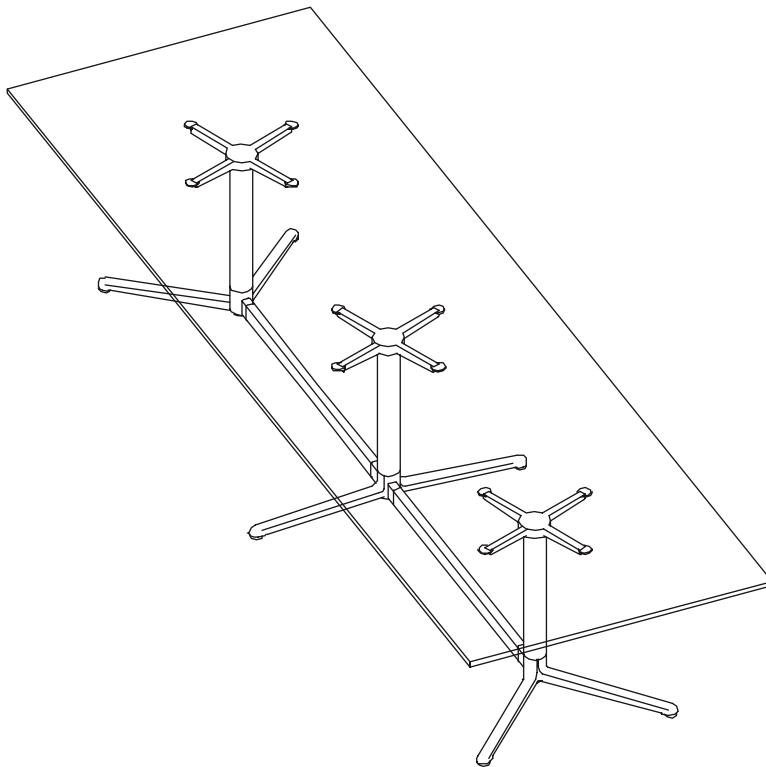

## specifications

---

*Table Height* 720mm from top to floor with a 33 mm thick top

*Dimensions* Base 3 is suitable for 900 - 1200mm width tabletops  
Length and shape of top to specification  
For larger tops use an alternative EXO base

*Finish* Veneer or laminate to specification  
Edge to detail (refer to attached brochure)

*Glides* Adjustable - fitted to each leg

*Finish* Legs - Polished Pressure Die Cast Aluminium  
Column - Black Satin Powdercoat  
Cross Rail - Black Satin Powdercoat