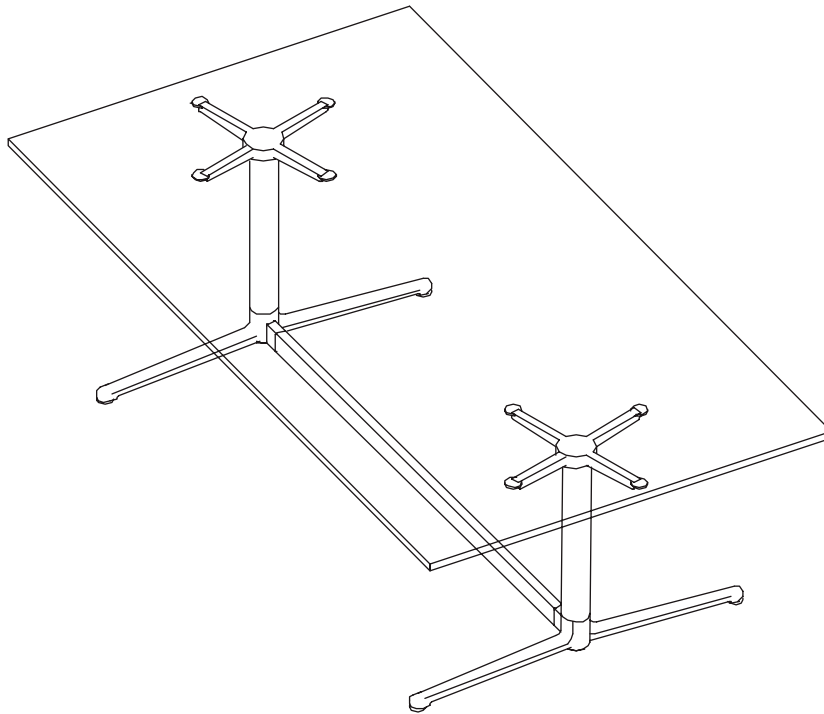

## specifications

---

*Table Height* 720mm from top to floor with a 33 mm thick top

*Dimensions* Base 5 is suitable for 900 -1200mm width tabletops  
Length and shape of top to specification  
For larger tops use an alternative EXO base

*Finish* Veneer or laminate to specification  
Edge to detail

*Glides* Adjustable - fitted to each leg

*Finish* Legs - Polished Pressure Die Cast Aluminium  
Column - Black Satin Powdercoat  
Cross Rail - Black Satin Powdercoat