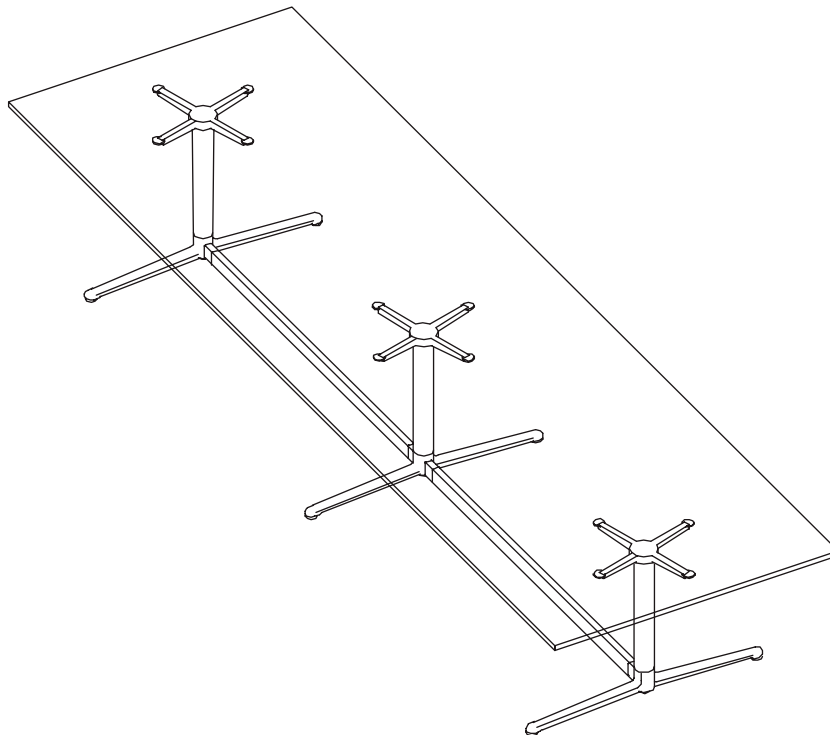

EXO Base 6

CONFERENCE & MEETING TABLES

specifications

Table Height 720mm from top to floor with a 33 mm thick top

Dimensions Base 6 is suitable for 900 - 1200mm width tabletops
Length and shape of top to specification
For larger tops use an alternative EXO base

Finish Veneer or laminate to specification
Edge to detail

Glides Adjustable -fitted to each leg

Finish Legs - Polished Pressure Die Cast Aluminium
Column - Black Satin Powdercoat
Cross Rail - Black Satin Powdercoat