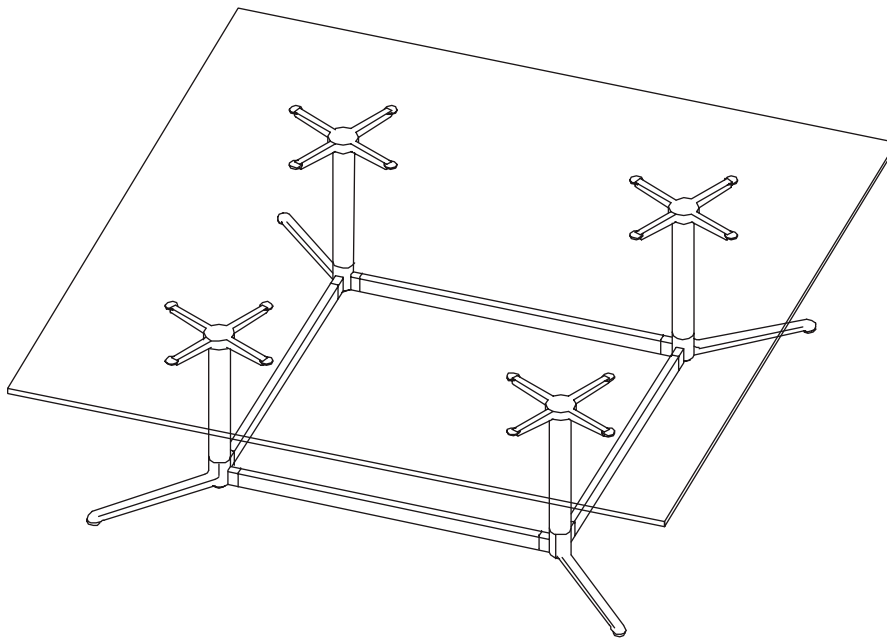

EXO Base 8

CONFERENCE & MEETING TABLES

specifications

Table Height 720mm from top to floor with a 33 mm thick top

Dimensions Base 8 is suitable for large diameter and width tabletops
Length and shape of top to specification
For larger tops use an alternative EXO base

Finish Veneer or laminate to specification
Edge to detail

Glides Adjustable -fitted to each leg

Finish Legs - Polished Pressure Die Cast Aluminium
Column - Black Satin Powdercoat
Cross Rail - Black Satin Powdercoat