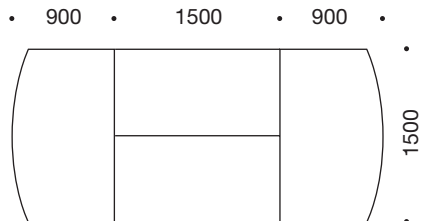

# APTUS Flip Table

CONFERENCE & MEETING TABLES

	Description	Item	L	W	H
	<b>Aptus Rectangular Flip Table</b>	APR2-A	1500	750	715
	Polished aluminium legs	APR2-B	2000	750	715
	Black columns and rail	APR2-C	1500	600	715
	Lockable large castors	APR2-D	2000	600	715
	<b>Aptus Arc Side Flip Table</b>	APR3-A	1500	900/750	715
	Polished aluminium legs Black columns and rail Lockable large castors				
	<b>Aptus Oval Flip Table</b>	AP04-A	1800	900	715
	Polished aluminium legs Black columns and rail Lockable large castors				
	<b>Veneers &amp; Laminates to specification</b>				

seats 10

seats 6/one sided