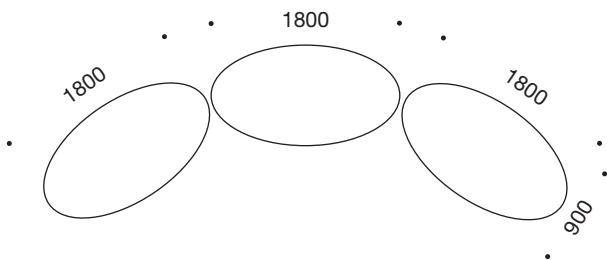

# APTUS Flip Table

CONFERENCE & MEETING TABLES

	Description	Item	L	W	H
	<b>Aptus Rectangular Flip Table</b>	APR2-A	1500	750	715
	Polished aluminium legs	APR2-B	2000	750	715
	Black columns and rail	APR2-C	1500	600	715
	Lockable large castors	APR2-D	2000	600	715
	<b>Aptus Arc Side Flip Table</b>	APR3-A	1500	900/750	715
	Polished aluminium legs Black columns and rail Lockable large castors				
	<b>Aptus Oval Flip Table</b>	AP04-A	1800	900	715
	Polished aluminium legs Black columns and rail Lockable large castors				
	<b>Veneers &amp; Laminates to specification</b>				

seats 10

seats 6/one sided